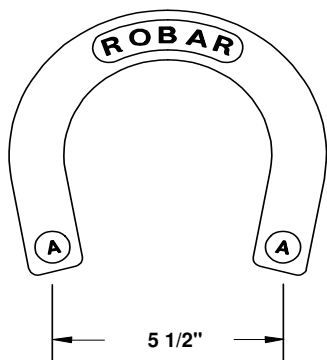

ROBAR

9999 RECREATIONAL HORSESHOES

CAST DUCTILE IRON

PRICE INFORMATION

Maximum Weight is 2-1/2 lbs.
 Two pairs of shoes in a set.
 Each pair is identified as "A" or "B"

HORSESHOE SET CONTAINS:

- 4 Shoes (Two "A" Shoes, Two "B" Shoes)
- Instructions
- Carton suitable for gift wrapping
- NOT INCLUDED:** 2 Steel Horseshoe Stakes
- Shipping Weight: 10 lbs (4.5 kgs) per set