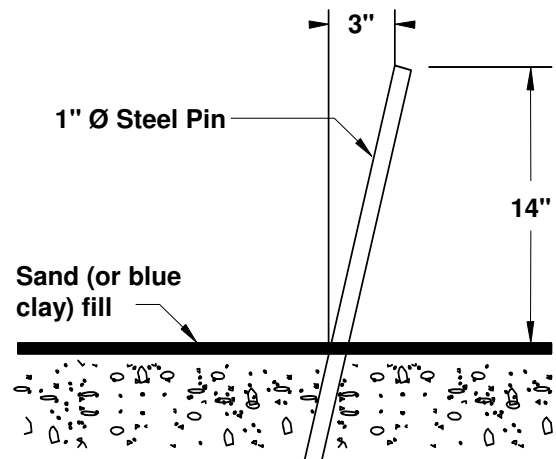

ROBAR

9999 RECREATIONAL HORSESHOES

CAST DUCTILE IRON

PRICE INFORMATION

Maximum Weight is 2-1/2 lbs.
 Two pairs of shoes in a set.
 Each pair is identified as "A" or "B"

HORSESHOE SET CONTAINS:

- 4 Shoes (Two "A" Shoes, Two "B" Shoes)
- Instructions
- Carton suitable for gift wrapping
- NOT INCLUDED:** 2 Steel Horseshoe Stakes
- Shipping Weight: 10 lbs (4.5 kgs) per set