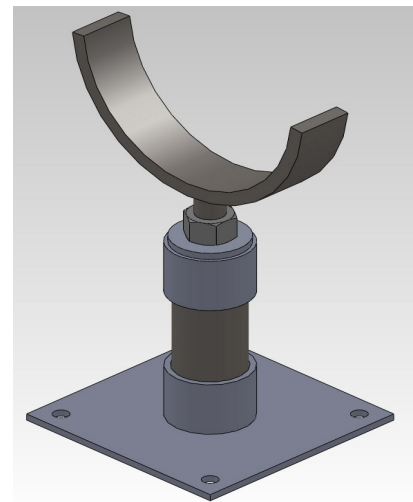

Pipe Support Stand

Adjustable Flange Support & Cradle Style

Robar Pipe Support Cradle stand is available 2" through 36"

Description	Weight	LIST PRICE
2"	9	$ 120.20
2.5"	8	$ 121.62
3"	8	$ 122.10
4"	11	$ 123.29
6"	12	$ 144.56
8"	13	$ 148.23
10"	14	$ 155.93
12"	15	$ 157.58
14"	32	$ 360.93
16"	34	$ 379.42
18"	51	$ 486.27
20"	55	$ 511.92
24"	60	$ 592.31
30"	140	$ 1,070.41
36"	152	$ 1,141.60

MATERIAL SPECIFICATIONS:

Sleeves: ASTM A53 ERW tubing
Base Plate: ASTM A36 Steel
Stud: ASTM A36, rolled thread
Coating: Hot Dip Galvanized

Note: All saddle straps are formed to ductile iron radius.

Robar Pipe Support Flange stand is available 3" through 24"

Description	Weight	LIST PRICE
3"	7	$ 113.69
4"	9	$ 111.33
6"	10	$ 129.27
8"	11	$ 130.34
10"	12	$ 131.89
12"	13	$ 135.73
14"	22	$ 247.10
16"	22	$ 245.15
18"	26	$ 253.26
20"	27	$ 251.25
24"	28	$ 271.92