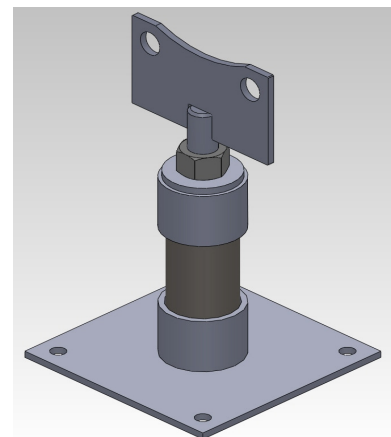

## Adjustable Flange Support & Cradle Style

Robar Pipe Support Cradle stand is available 2" through 36"

Description	Weight	LIST PRICE
2"	9	\$ 120.20
2.5"	8	\$ 121.62
3"	8	\$ 122.10
4"	11	\$ 123.29
6"	12	\$ 144.56
8"	13	\$ 148.23
10"	14	\$ 155.93
12"	15	\$ 157.58
14"	32	\$ 360.93
16"	34	\$ 379.42
18"	51	\$ 486.27
20"	55	\$ 511.92
24"	60	\$ 592.31
30"	140	\$ 1,070.41
36"	152	\$ 1,141.60

### MATERIAL SPECIFICATIONS:

Sleeves: ASTM A53 ERW tubing  
 Base Plate: ASTM A36 Steel  
 Stud: ASTM A36, rolled thread  
 Coating: Hot Dip Galvanized

Note: All saddle straps are formed to ductile iron radius.

Robar Pipe Support Flange stand is available 3" through 24"

Description	Weight	LIST PRICE
3"	7	\$ 113.69
4"	9	\$ 111.33
6"	10	\$ 129.27
8"	11	\$ 130.34
10"	12	\$ 131.89
12"	13	\$ 135.73
14"	22	\$ 247.10
16"	22	\$ 245.15
18"	26	\$ 253.26
20"	27	\$ 251.25
24"	28	\$ 271.92