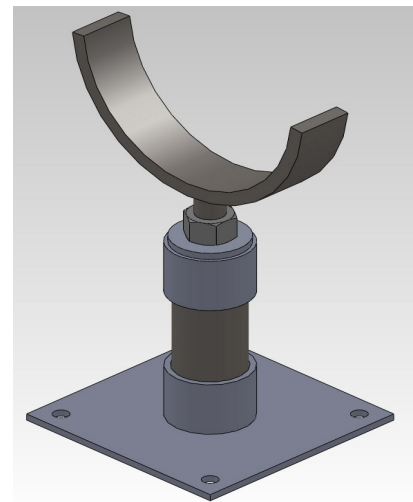

# Pipe Support Stand

## Adjustable Flange Support & Cradle Style

Robar Pipe Support Cradle stand is available 2" through 36"

Description	Weight	LIST PRICE
2"	9	\$ 120.20
2.5"	8	\$ 121.62
3"	8	\$ 122.10
4"	11	\$ 123.29
6"	12	\$ 144.56
8"	13	\$ 148.23
10"	14	\$ 155.93
12"	15	\$ 157.58
14"	32	\$ 360.93
16"	34	\$ 379.42
18"	51	\$ 486.27
20"	55	\$ 511.92
24"	60	\$ 592.31
30"	140	\$ 1,070.41
36"	152	\$ 1,141.60

### MATERIAL SPECIFICATIONS:

Sleeves: ASTM A53 ERW tubing  
 Base Plate: ASTM A36 Steel  
 Stud: ASTM A36, rolled thread  
 Coating: Hot Dip Galvanized

Note: All saddle straps are formed to ductile iron radius.