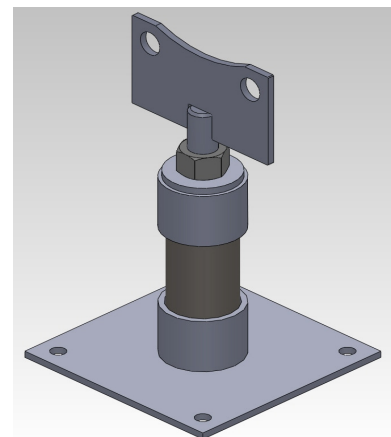

ROBAR INDUSTRIES LTD.

BC Phone (604) 591-8811 / 1-800-663-6553
Fax (604) 591-5288
Email: waterworks@robarindustries.com

LES PRODUITS INDUSTRIELS ROBAR INC.

QUEBEC Phone (450) 441-7525 / 1-800-315-9525
Fax (450) 441-4894
Web www.Robarindustries.com