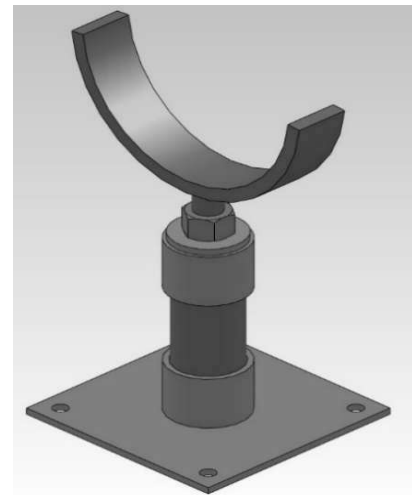

Pipe Support Stand

Adjustable Flange Support & Cradle Style

Robar Pipe Support Cradle stand is available 2" through 36"

Description	Weight	LIST PRICE
2"	9	\$ 189.56
2.5"	8	\$ 191.80
3"	8	\$ 192.56
4"	11	\$ 194.43
6"	12	\$ 227.97
8"	13	\$ 233.76
10"	14	\$ 245.91
12"	15	\$ 248.51
14"	32	\$ 569.21
16"	34	\$ 598.37
18"	51	\$ 766.88
20"	55	\$ 807.31
24"	60	\$ 934.09
30"	140	\$ 1,688.09
36"	152	\$ 1,800.37

MATERIAL SPECIFICATIONS:

Sleeves: ASTM A53 ERW tubing
 Base Plate: ASTM A36 Steel
 Stud: ASTM A36, rolled thread
 Coating: Hot Dip Galvanized

Note: All saddle straps are formed to ductile iron radius.

Robar Pipe Support Flange stand is available 3" through 24"