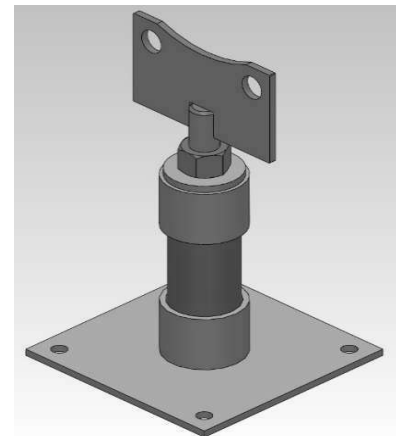

ROBAR INDUSTRIES LTD.

BC Phone (604) 591-8811 / 1-800-663-6553
Fax (604) 591-5288
Email: waterworks@robarindustries.com

LES PRODUITS INDUSTRIELS ROBAR INC.

QUEBEC Phone (450) 441-7525 / 1-800-315-9525
Fax (450) 441-4894
Web www.Robarindustries.com