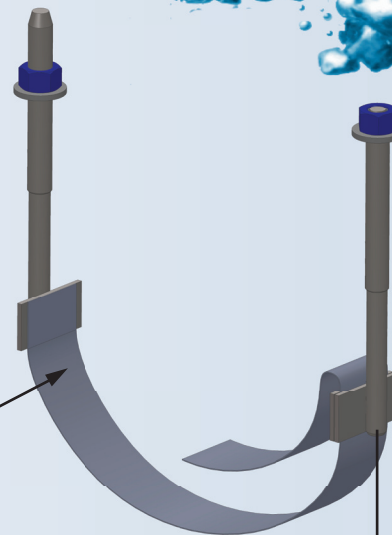

## 3406/3506 SEWER SADDLE

The Robar 3406/3506 Sewer Saddle features a 4" inlet at a 45 degree, which helps prevent loss of flow in gravity fed systems. The 4" inlet is available for SDR or IPS PVC pipe. The Stainless Steel straps are adjustable to cover many nominal pipe diameters. Available for nominal pipe sizes 6" through 54".

# 3406/3506 SEWER SADDLE

Casting: Cast Ductile Iron per ASTM A536

Saddle Body: SBR (Buna S) per ASTM D2000. Formulated with anti-freezing and anti-ozone agent

Coating: Two coats of enamel or Fusion Bonded Epoxy

Stainless Steel Hose Clamp Groove

Strap: T-304 Stainless Steel, fully passivated. Adjustable to accommodate a large range of pipe sizes

MAIN SIZE (ACTUAL PIPE OD)	BRANCE SIZE (ACTUAL PIPE OD)	RUBBER BOOT SIZE (MARKINGS)	CAST BODY	STRAP LENGTH
6" – 10" (6.27" – 12.75")	4" SDR 35 (4.215")	6" – 12"	WINGED BODY (4L)	36"
	4" IPS (4.5")			
12" (12.75" – 14.40")	4" SDR 35 (4.215")	6" – 12"	STANDARD BODY (4")	48"
	4" IPS (4.5")			
14" – 12" (14.40" – 25.80")	4" SDR 35 (4.215")	14" – 48"	STANDARD BODY (4")	96"
	4" IPS (4.5")			
24" – 48" (25.80" – 54.00")	4" SDR 35 (4.215")	14" – 48"	STANDARD BODY (4")	192"
	4" IPS (4.5")			