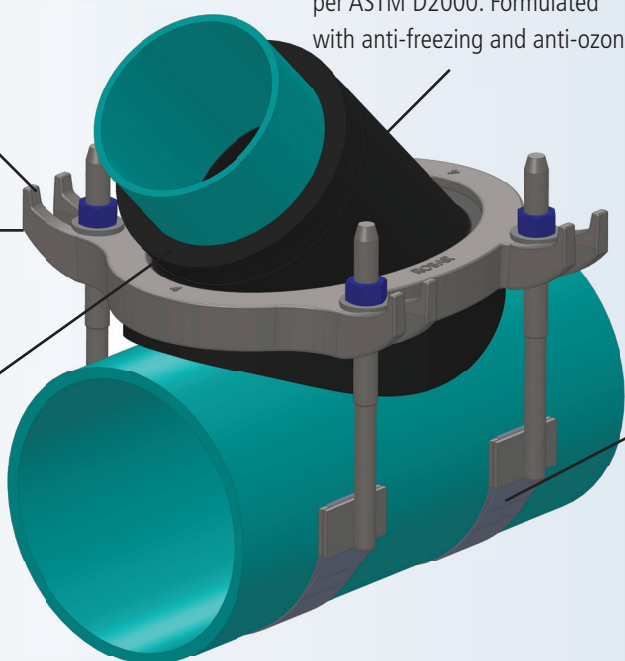

## 3406/3506 SEWER SADDLE

The Robar 3406/3506 Sewer Saddle features a 4" inlet at a 45 degree, which helps prevent loss of flow in gravity fed systems. The 4" inlet is available for SDR or IPS PVC pipe. The Stainless Steel straps are adjustable to cover many nominal pipe diameters. Available for nominal pipe sizes 6" through 54".

# 3406/3506 SEWER SADDLE

Casting: Cast Ductile Iron per ASTM A536

Saddle Body: SBR (Buna S) per ASTM D2000. Formulated with anti-freezing and anti-ozone agent

Coating: Two coats of enamel or Fusion Bonded Epoxy

Stainless Steel Hose Clamp Groove

Strap: T-304 Stainless Steel, fully passivated. Adjustable to accommodate a large range of pipe sizes

MAIN SIZE (ACTUAL PIPE OD)	BRANCE SIZE (ACTUAL PIPE OD)	RUBBER BOOT SIZE (MARKINGS)	CAST BODY	STRAP LENGTH
6" – 10" (6.27" – 12.75")	4" SDR 35 (4.215")	6" – 12"	WINGED BODY (4L)	36"
	4" IPS (4.5")			
12" (12.75" – 14.40")	4" SDR 35 (4.215")	6" – 12"	STANDARD BODY (4")	48"
	4" IPS (4.5")			
14" – 12" (14.40" – 25.80")	4" SDR 35 (4.215")	14" – 48"	STANDARD BODY (4")	96"
	4" IPS (4.5")			
24" – 48" (25.80" – 54.00")	4" SDR 35 (4.215")	14" – 48"	STANDARD BODY (4")	192"
	4" IPS (4.5")			

## MATERIAL SPECIFICATIONS

- Body: Ductile Iron.
- Strap: 1 1/2" wide T-304 Stainless Steel, 24 gauge. Fully passivated.
- Bolts & Nuts: T-304 Stainless Steel. Nuts coated with anti-galling compound.
- Gasket: SBR (Buna S) per ASTM D2000.
- Coating: 3406 – Two coats of enamel.  
3506 – Corrosion Protective epoxy coated.