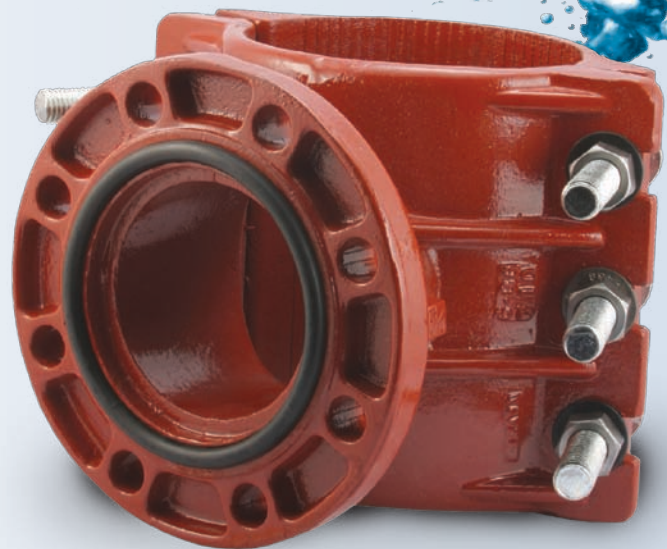

6404/6506

CAST DUCTILE IRON TAPPING SLEEVE

ROBAR **6404 / 6506** Tapping Sleeves are used to make a branch outlet off a main supply line on Ductile or Cast Iron pipe only. The outside diameters of Ductile Iron and Cast Iron are within the working range of this tapping sleeve.

6506

6404

MATERIAL SPECIFICATIONS

Body	Flange	Gaskets	Fasteners	Test Plug	Coating
Cast Ductile Iron.	Cast Ductile Iron, 150 lb. Drilling	NBR (Buna N) Rubber, c/w O-Ring.	6404 - 3/4" NC HSLA bolts. 6506 - 3/4" NC T304 Stainless Steel. Nuts coated with anti-galling compound. Torque is 75-80 ft. lbs.	3/4" NPT Mild Steel.	6404 - Two coats of enamel 6506 - Corrosion Protective Epoxy coating.